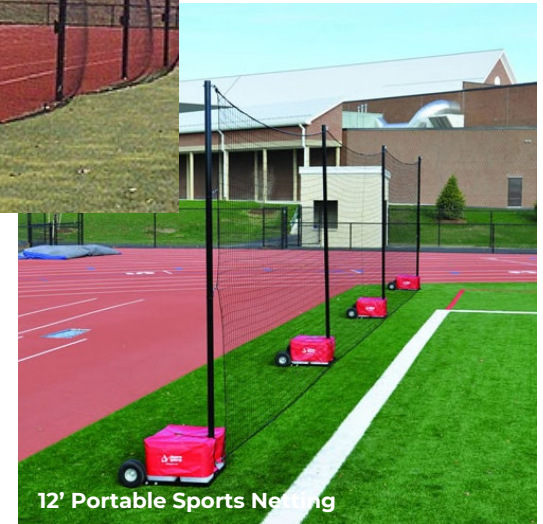

15' Aluminum pole w/ pulleys

12' Portable Sports Netting