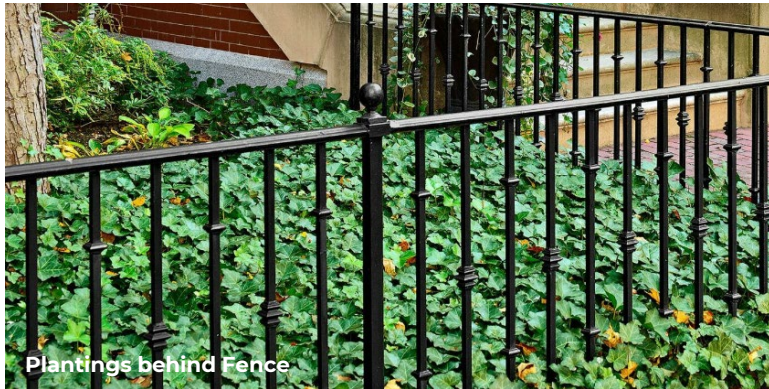

Metal Mesh Fence w/Colorful Posts

15' Aluminum pole w/ pulleys

12' Portable Sports Netting

SITE FURNISHINGS

NATIVE PLANTINGS

SITE FURNISHINGS

Kaleidoscope Bench

Radial Metal Bench