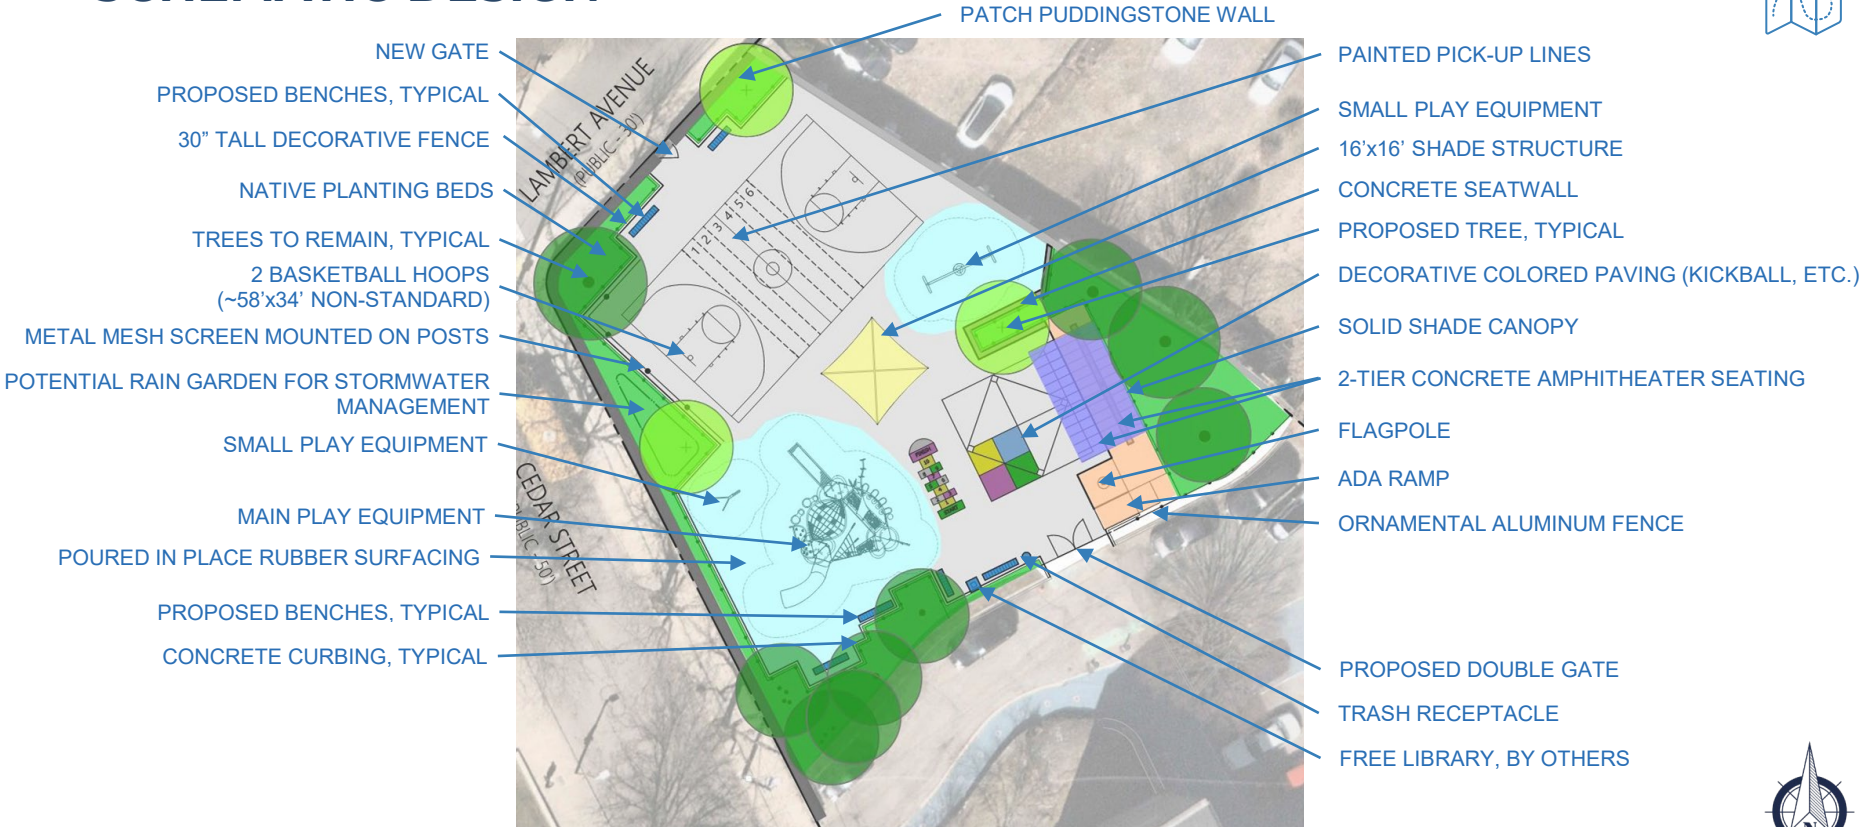

SCHEMATIC DESIGN