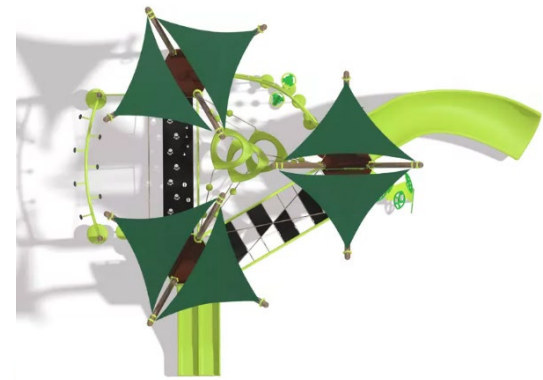

EXISTING CONDITIONS: AERIAL

SCHEMATIC DESIGN

PAINTED SURFACE

PLAY EQUIPMENT - BILLOWS

- Compact circuit
- Shade 'clouds' w/airplane details
- Alpine Slide and Rollerslide, Flex Climber, SwiggleKnots bridge, Mobius Climber, etc.

PLAY EQUIPMENT – TREE TOPS

- Compact circuit
- Shade sails
- Wiggly bridges, O-Zone climber, 2 different slides, leaf print and animal paw print details, etc.

PLAY EQUIPMENT

FitCore Extreme Jump Hang

Stand-Up Seesaw

FitCore Extreme Rope Climber

Tire Swing

SHADE STRUCTURES

Cantilevered Roof

Single Post Sail

Trellis Pergola

Cantilevered Sail

Cantilevered Roof