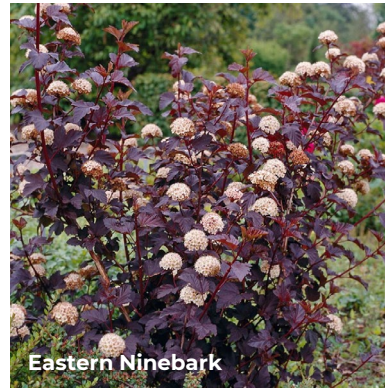

NATIVE PLANTINGS